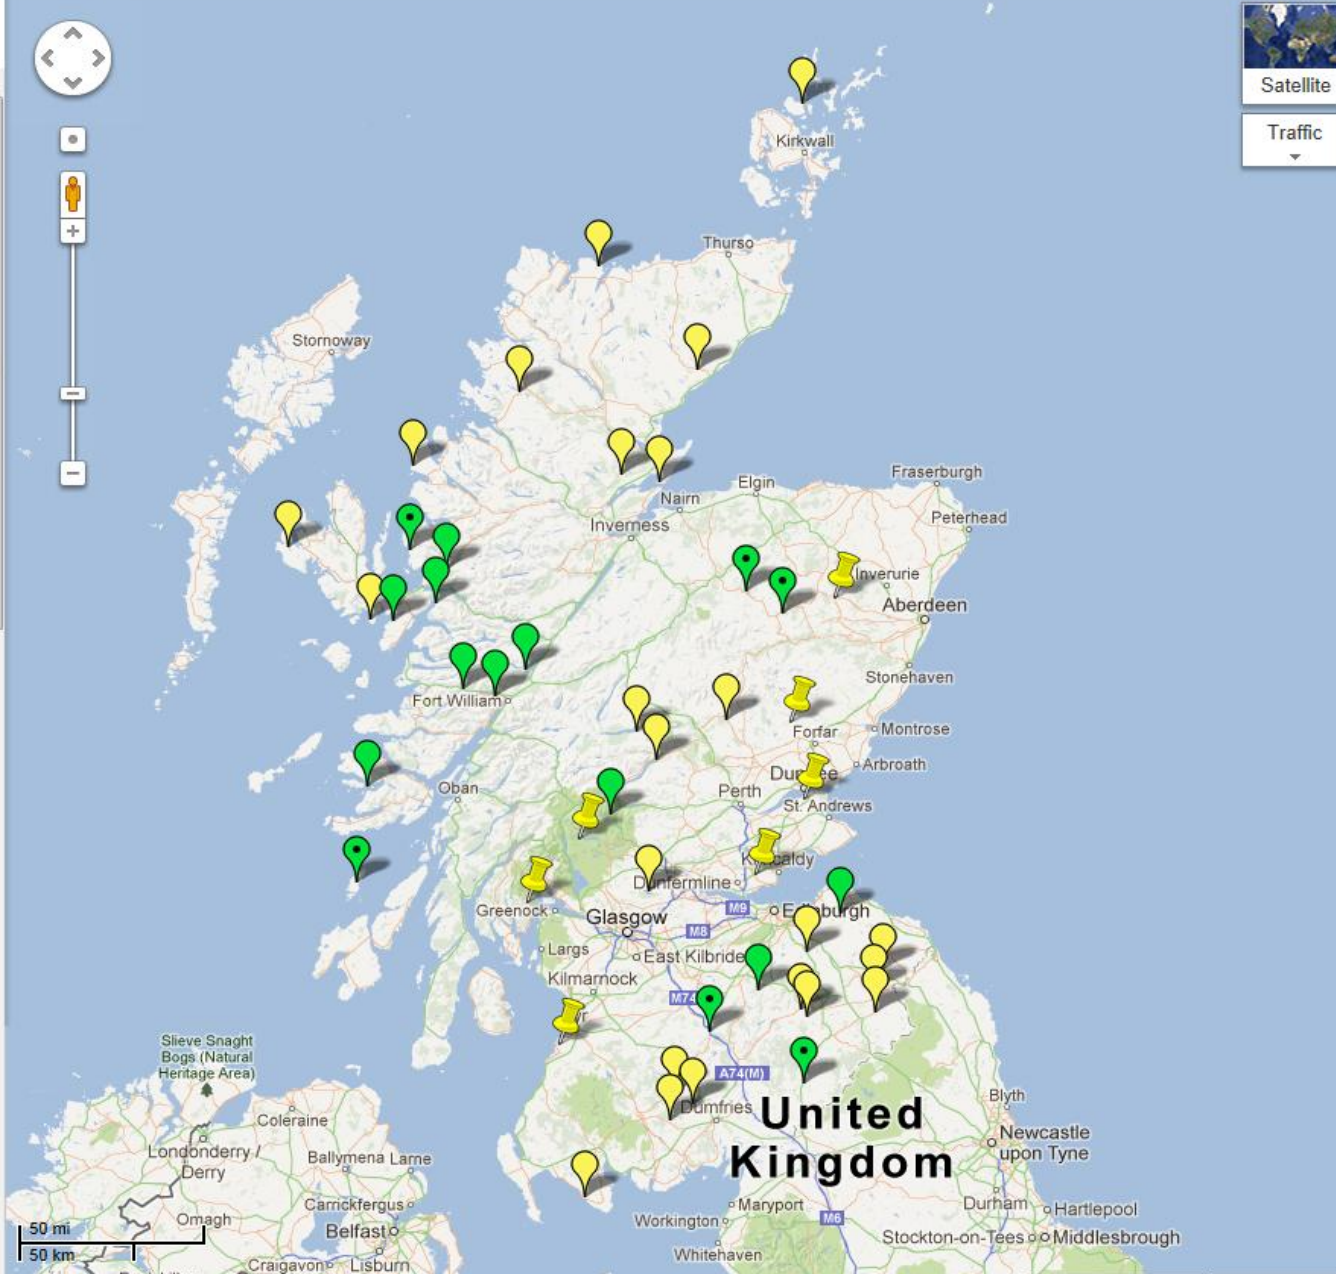

Get directions My places

Collaborate

EDIT

CBS - Community engagement

Locations for CBS communities. Green projects indicate Pioneers and others at the planning stage. Yellow indicated initial expression of interest and early engagement

Unlisted · 7 Collaborators · 287 views
Created on Apr 4 · By · Updated 4 hours ago
[Rate this map](#) · [Write a comment](#) · [KML](#)

-  **Stromeferry & Achmore**
Expression of interest (EA exchange area)
-  **Sleat Community Trust**
Collaborative project covering communities with poor broadband services in the Sleat area
-  **Ardross Community Council**
Poor broadband services from Alness
-  **Helmsdale & District Dev Trust**
Poor broadband areas served from Helmsdale
-  **Glenelg/Kyerhea**
EA area - served from Glenelg exchange
-  **Applecross Community Company**
CBS pioneer community - EA exchange area. Radio solution development
-  **Glenfinnan**
Poor broadband - long cable distance from Kinlochail (EA exchange) - link with Loch Eil group
-  **Loch Eil Broadband**
Project to cover poor broadband areas around Kinlochail and surrounding areas. Hebnet support
-  **Achnacarry**
Poor broadband area - served by Spean Bridge exchange - li Loch Eil group
-  **Glendale**
Poor broadband area
-  **Isle of Mull**
MICT working to secure broadband service for Mull communi
-  **Ullapool Community**
Seeking broadband solution for Elphin and other poor broadband areas
-  **Tomintoul and Glenlivet**
CBS Pioneer community area
-  **Corgarff and Glenbuchat**
CBS Pioneer Community areas
-  **Nigg and Shandwick CC**
-  **Brise & Ballogie**
one of the original nominations for the Pioneer stage