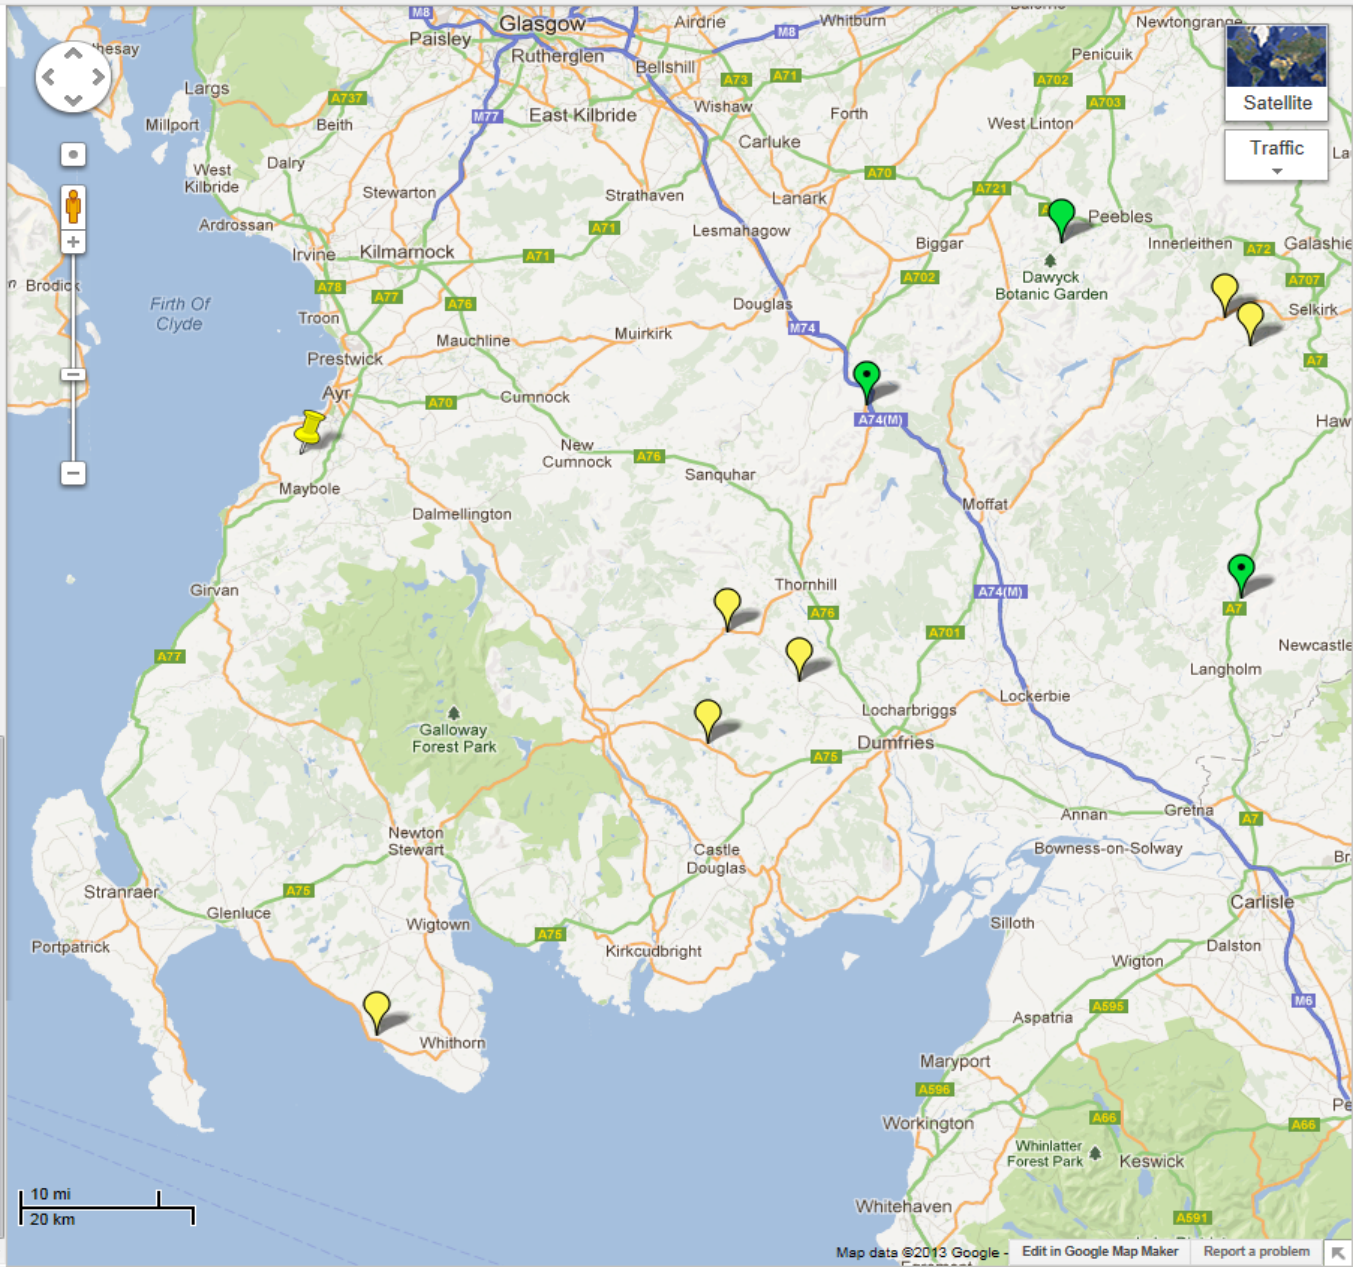

Satellite

Traffic

Get directions

My places

Satellite

Traffic

Area nominated for consideration during the Pioneer stage

-  **Colonsay**
CBS Pioneer Community
-  **Mid & Upper Nithsdale**
-  **Glencairn CC**
Moniave
-  **Monreith**
-  **Ewes Valley**
CBS Pioneer Community
-  **Manor, Stobo & Lyne CC**
Stobo served by EA exchange. Tweeddale
-  **B4GAL**
CBS Pioneer community
-  **Heriot**
-  **Lothian Broadband**
-  **Ettrick Valley**
SUP Project Officer in place. Areas mapped
-  **Yarrow valley**
-  **Carron Valley**
-  **Carrick communities**
Nominated for the Pioneer stage
-  **Orkney Isles**
-  **Cowal Shores**
Ongoing engagement - one of the 19 nominations for Pioneer Community
-  **Drumoig**
one of the nominations for the Pioneer Stage
-  **Auchtertool**
One of the nominations for the Pioneer stage
-  **Eckford Village Hall Trust**
Crailing exchange
-  **Elgol**
Working with Hebnet to obtain a service
-  **North Erradale**
-  **Melness & Tougue DT**
-  **Corsock**
-  **Marchmont**
-  **Nenthron**