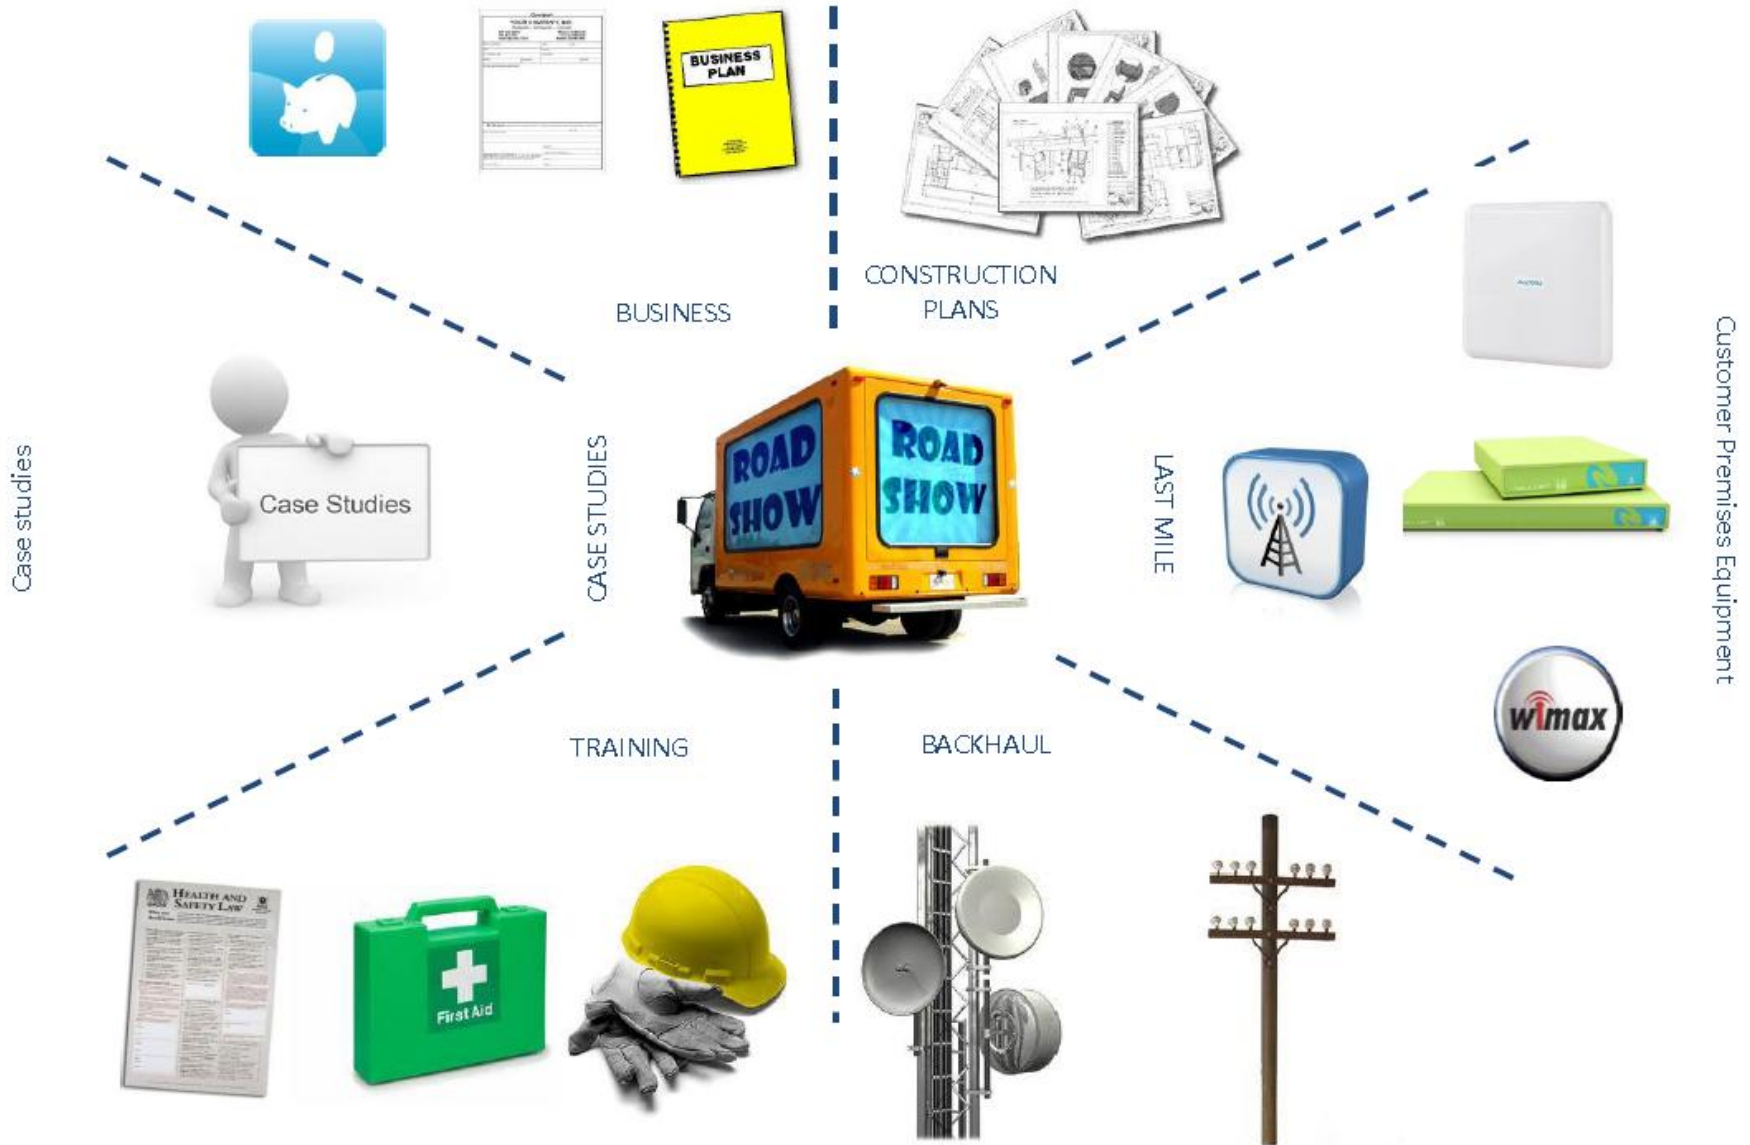

Community Broadband – Self help