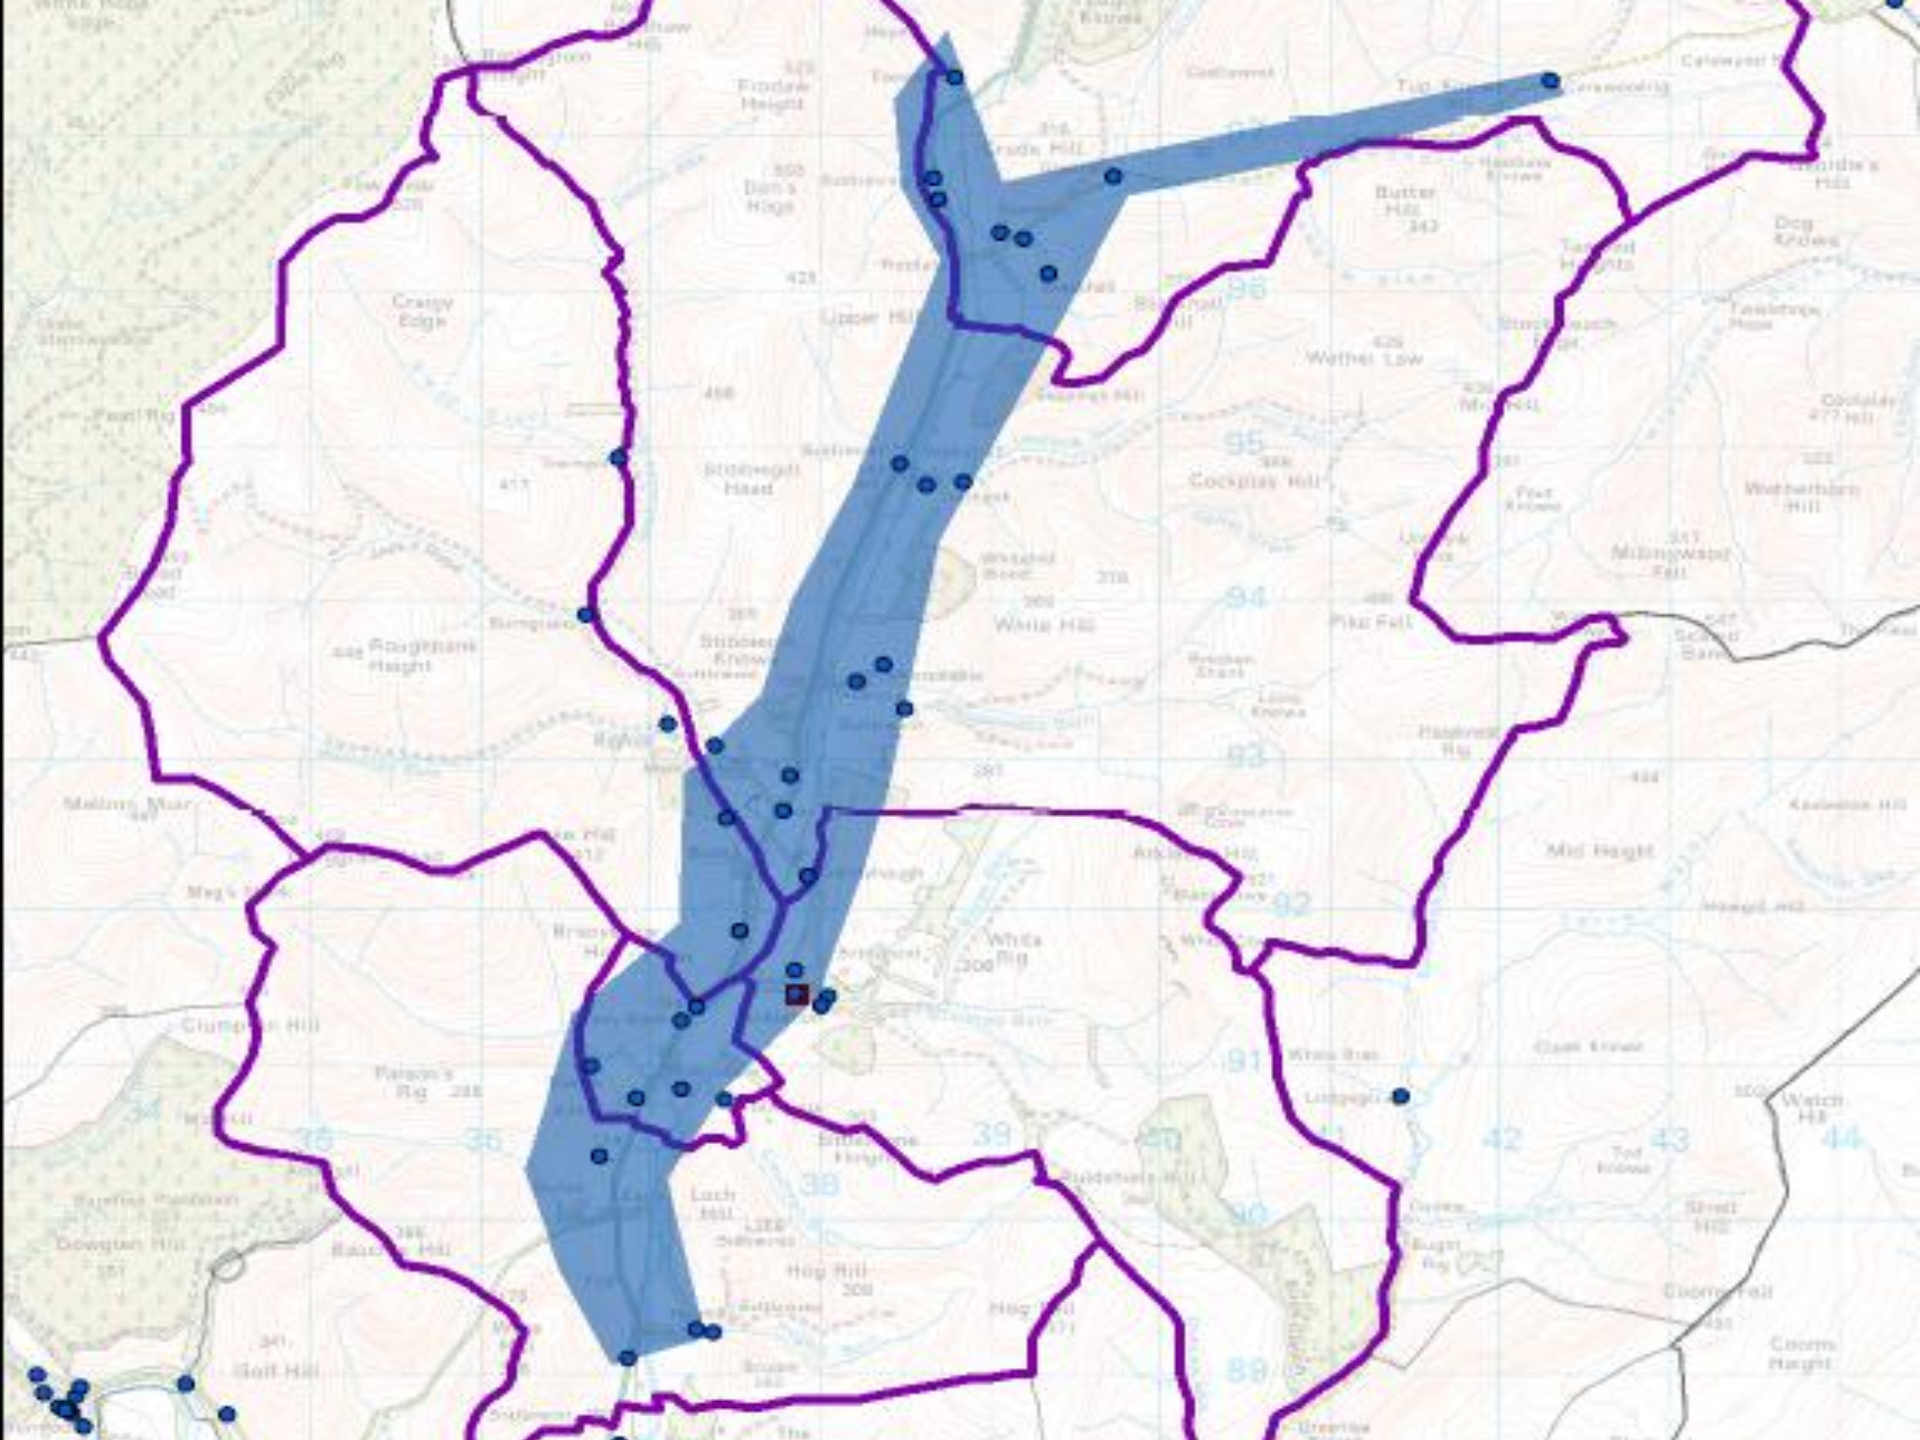

Community Broadband **Scotland**

A resource for communities with limited or no broadband access

Ewes Valley

- ▶ Pioneer community
- ▶ Local sub-group of Community Council
- ▶ Area mapping and demand confirmation