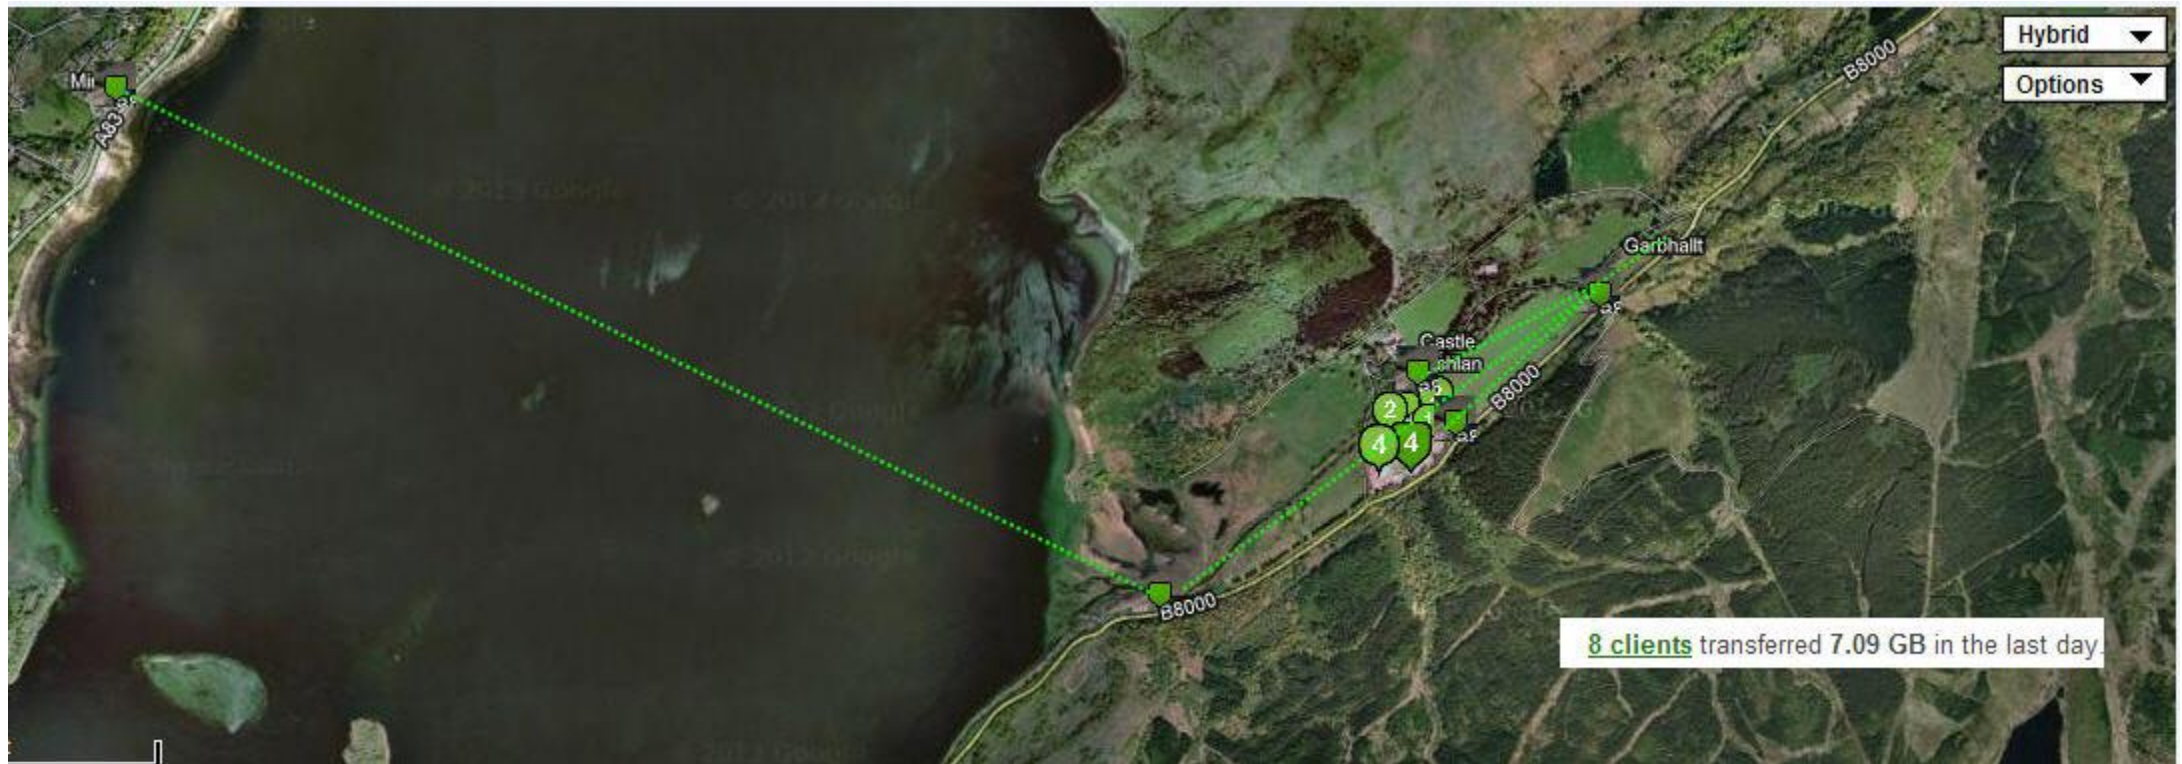

Providing Broadband to Remote Sites

Allan P Williams

The Networking Company (Scotland) Ltd

Selkirk

New Forth Crossing

Forth Crossing - Barge

Forth Crossing – Caisson to Shore

Forth Crossing - Monitoring

Point to Point Links

Across Loch Fyne

Berwickshire Farm Location

Industrial Estate

What is Required to Set Up a Link

- A host with a good broadband connection willing to share or allow installation of a dedicated line
- Line of sight to the recipient or to a midpoint
- A suitable location to mount the sending antenna
- A suitable mounting point at the recipient end
- A hosting contract
- If higher speeds are required a 3rd party aggregating service eg SharedBand or Connectify Dispatch (a software based solution)