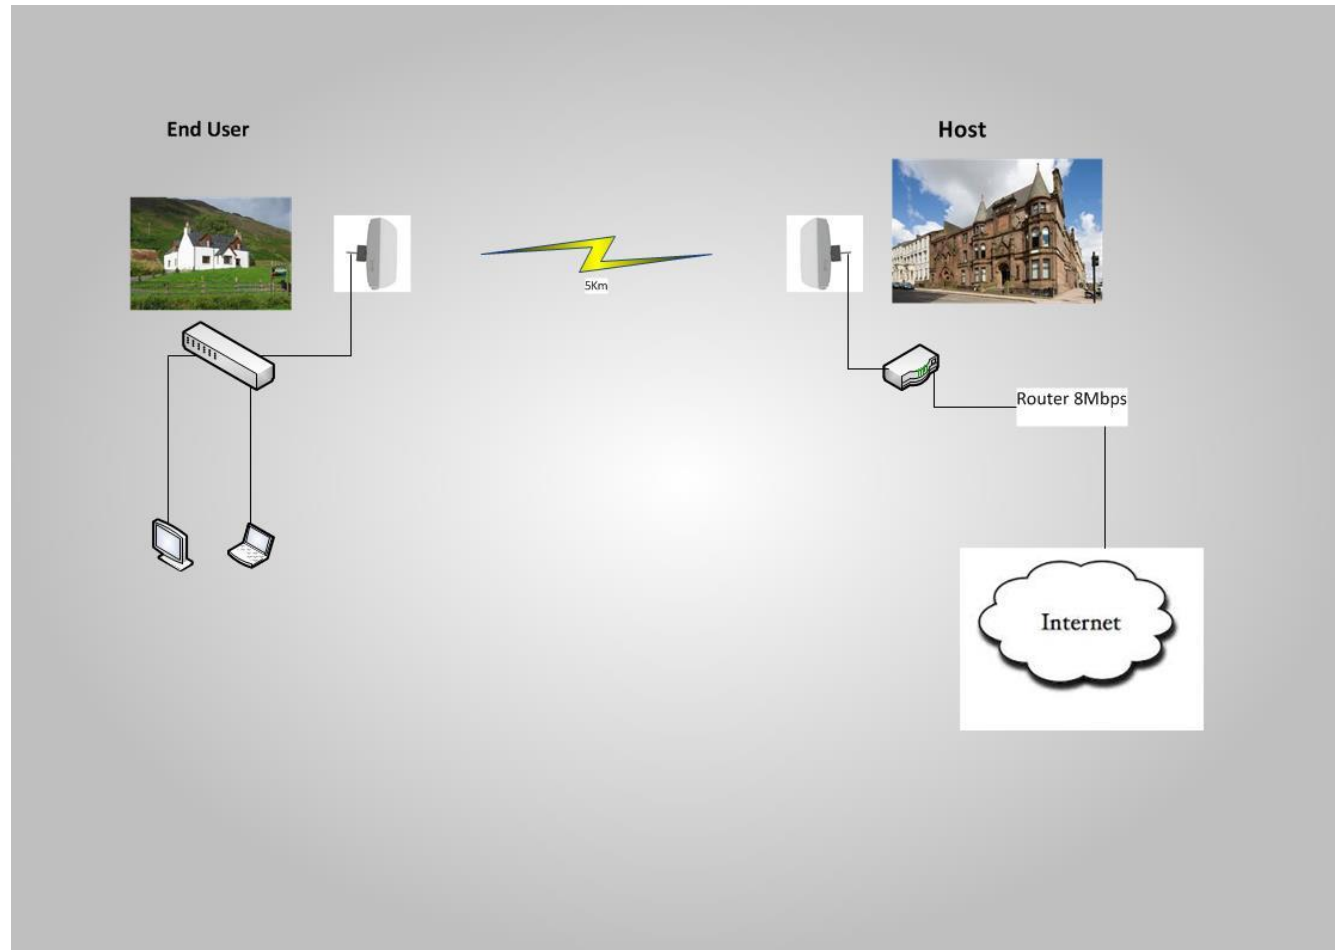

Providing Broadband to Remote Sites

Allan P Williams

The Networking Company (Scotland) Ltd

Selkirk

New Forth Crossing

Forth Crossing - Barge

Forth Crossing – Caisson to Shore

Forth Crossing - Monitoring

Point to Point Links

Across Loch Fyne

Berwickshire Farm Location

Industrial Estate

What is Required to Set Up a Link

- A host with a good broadband connection willing to share or allow installation of a dedicated line
- Line of sight to the recipient or to a midpoint
- A suitable location to mount the sending antenna
- A suitable mounting point at the recipient end
- A hosting contract
- If higher speeds are required a 3rd party aggregating service eg SharedBand or Connectify Dispatch (a software based solution)